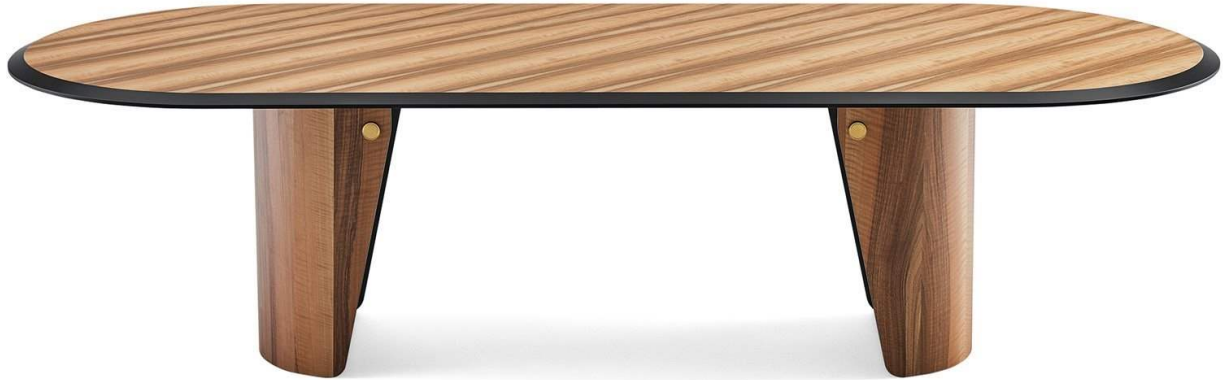

Gallotti&Radice

Manto Oval

2020

Table with top in "Colore" Frisé walnut wood inlay with 40mm black bevelled edge.
Curved base with bright brass button.

Cm (L x W x H)	Inches (L x W x H)
240 x 110 x 73	94½ x 43½ x 28¾
280 x 110 x 73	110¼ x 43½ x 28¾
300 x 110 x 73	118¼ x 43½ x 28¾

Finishings

Metal

Bright brass

Wood

"Colore" Frisé
walnut