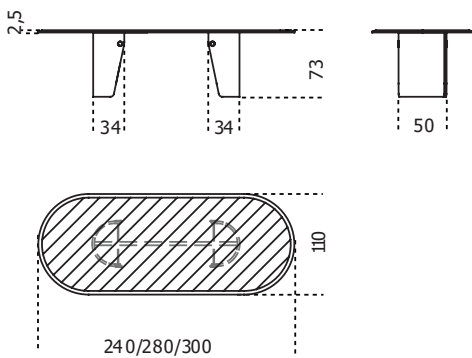

Gallotti&Radice

Manto Oval

2020

Table with top in "Colore" Frisé walnut wood inlay with 40mm black bevelled edge.
Curved base with bright brass button.

Cm (L x W x H)	Inches (L x W x H)
240 x 110 x 73	94½ x 43½ x 28¾
280 x 110 x 73	110¼ x 43½ x 28¾
300 x 110 x 73	118¼ x 43½ x 28¾